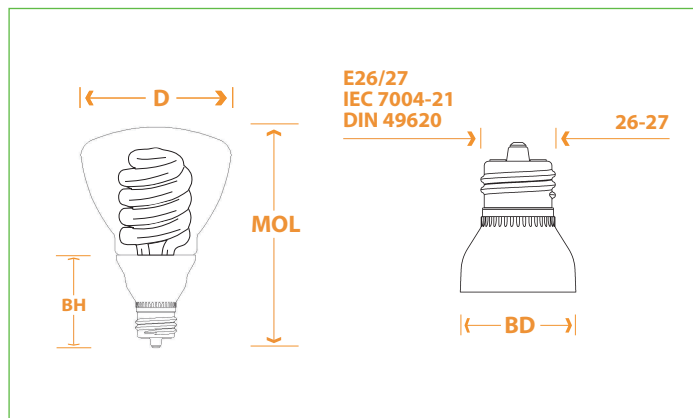

## Technical Data

CFL-R40™ & CFL-R30™ Electronic, NPF, Medium Base (E26/27), 120VAC- 50/60Hz, 10,000 Hours Average Life Incandescent Equivalent

| Item Number | Watts | Line Current | Power Factor | THD   | M.O.L. (Inch) | D (Inch) | BD (Inch) | BH (Inch) | Color Temp. (°K) | CRI | Lumens | Lm/W | Watts | Lumens | Lm/W |
|-------------|-------|--------------|--------------|-------|---------------|----------|-----------|-----------|------------------|-----|--------|------|-------|--------|------|
| 34023       | 23    | 0.360 A      | >0.50        | <150% | 5.750         | 4.625    | 2         | 2.35      | 2750             | >82 | 1150   | 50   | 90    | 990    | 11   |
| 34019       | 19    | 0.310 A      | >0.50        | <150% | 5.750         | 4.625    | 2         | 2.35      | 2750             | >82 | 950    | 50   | 75    | 825    | 11   |
| 34016       | 16    | 0.260 A      | >0.50        | <150% | 5.750         | 4.625    | 2         | 2.35      | 2750             | >82 | 750    | 47   | 65    | 730    | 11   |
| 33016       | 16    | 0.260 A      | >0.50        | <150% | 5.625         | 3.625    | 2         | 2.35      | 2750             | >82 | 750    | 47   | 65    | 725    | 11   |
| 33014       | 14    | 0.230 A      | >0.50        | <150% | 5.625         | 3.625    | 2         | 2.35      | 2750             | >82 | 650    | 46   | 45    | 485    | 11   |